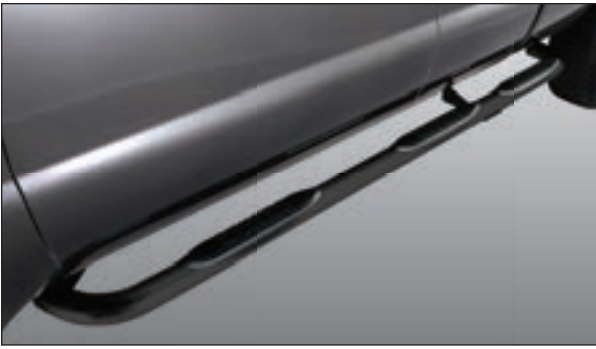

3" Nerf Bars, 3" Wheel-to-Wheel Nerf Bars & 4" Oval Step Bars

Continued

YEAR	DESCRIPTION	STAINLESS	BLACK
3" WHEEL-TO-WHEEL NERF BARS			
CHEVROLET / GMC			
99-13	GM FS PU QUAD CAB 4DR SB	211530S	211530B
00-13	GM FS PU EXT CAB 4DR LB	211531S	211531B
01-14	GM FS PU DUALY QUAD CAB LB	211532S	211532B
01-14	SILVERADO/SIERRA 2500/3500 CREW CAB 4DR SB	211533S	211533B
01-14	SILVERADO/SIERRA 2500/3500 CREW CAB 4DR LB	211534S	211534B
01-14	SILVERADO/SIERRA DUALY CREW CAB 4DR LB	211535S	211535B
04-13	SILVERADO/SIERRA CREW CAB 4DR SB (5.8FT)	211536S	211536B
99-13	GM FS PU STD LB	211551S	211551B
FORD			
99-14	SUPER DUTY EXT CAB 4DR SB	212513S	212513B
99-14	SUPER DUTY EXT CAB 4DR LB	212514S	212514B
99-14	SUPER DUTY CREW CAB 4DR SB	212515S	212515B
99-14	SUPER DUTY CREW CAB 4DR LB	212516S	212516B

YEAR	DESCRIPTION	STAINLESS	BLACK
99-14	SUPER DUTY STD CAB LB	212517S	212517B
99-14	SUPER DUTY DUALY EXT CAB 4DR LB	212518S	
99-14	SUPER DUTY DUALY CREW CAB 4DR LB	212519S	212519B
99-14	F150 SUPERCREW (5.5FT) SB SS	212529S	
DODGE			
02-08	RAM QUAD CAB SB	213544S	213544B
02-08	RAM QUAD CAB LB	213545S	213545B
03-09	RAM QUAD LB DUALY	213549S	213549B
06-08	RAM MEGA CAB 4DR SB	213552S	
09-14	RAM 1500 QUAD SB	213558S	
09-14	RAM 1500 CREW SB (5FT 7IN)	213559S	
10-14	RAM 2500/3500 CREW CAB SB (6.4FT)	213560S	213560B
10-14	RAM 2500/3500 CREW CAB LB	213561S	213561B
10-14	RAM 2500/3500 MEGA CAB SB	213562S	213562B
10-14	RAM 2500/3500 CREW CAB DUALY	213563S	213563B