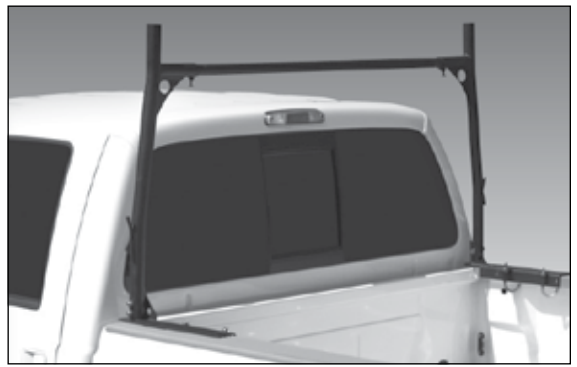

Cargo Carriers

The hitch mount cargo carrier is an easy way to get more storage room.

- 60" x 20"
- More than 20 cu. ft. of additional cargo space
- Fits into any standard 2" hitch receiver
- Easy to add or remove from vehicle as needed
- Durable black powder coat finish
- Easily folds up when not being used