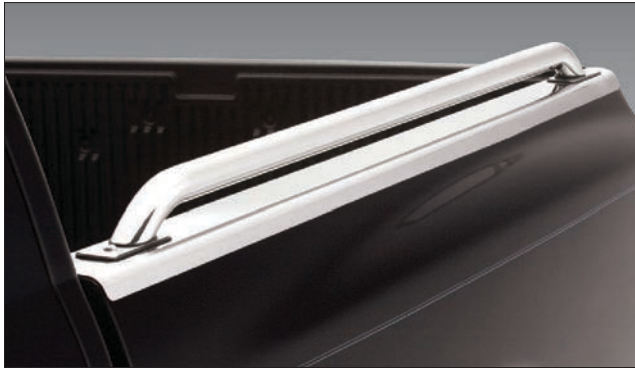

STAINLESS STEEL BED RAILS

Polished stainless steel tubular bed rails feature premium-quality, hand-polished, 1-1/2" 304-grade stainless steel tubes, and are designed to make your truck stand out from the crowd! ProMaxx side rails are polished to a mirror-like finish. They're available in fit-specific stake pocket mount or universal-fit drill mount styles to fit most pickup beds.

- Universal styles available in 48-1/4", 61", 65", 72-3/4" and 85" lengths
- Premium quality 1-1/2" 304 stainless steel tubes
- Hand-polished to a mirror-like chrome finish

YEAR	DESCRIPTION	PART #
CHEVROLET / GMC		
88-98	GM SB STAKE MOUNT	PM1001
99-06	GM SB STAKE MOUNT	PM1004
99-06	GM LB STAKE MOUNT	PM1005
04-06	GM CREW 5FT 8IN STAKE MOUNT	PM1006
07-13	GM FS SB (6.5FT) STAKE MOUNT	PM1007
07-13	GM FS LB STAKE MOUNT	PM1008
07-13	GM FS CC (5.8FT) STAKE MOUNT	PM1009
DODGE		
94-14	RAM LB STAKE MOUNT	PM1005
02-14	RAM SB STAKE MOUNT	PM1004
02-14	RAM LB W/STAKE POCKETS	PM2007
FORD		
97-03	F150 SB STAKE MOUNT	PM3003
99-14	F250/F350 SUPER DUTY SB STAKE MOUNT	PM3003
99-14	F250/F350 SUPER DUTY LB STAKE MOUNT	PM3004
97-12	RANGER SB STAKE MOUNT	PM3005
UNIVERSAL		
	48.25" UNIVERSAL DRILL MOUNT	PM4825
	61" MIDSIZE UNIVERSAL DRILL MOUNT	PM6100
	65" UNIVERSAL DRILL MOUNT	PM6500

BED RAIL & TAILGATE CAPS

Protect your pickup bed rail tops from scratches and dings with our extra-tough heavy duty bed rail caps.

- Smooth ABS plastic
- With or without stake hole cutouts
- Durable and UV stable
- Easy no-drill installation
- Paintable to match your truck